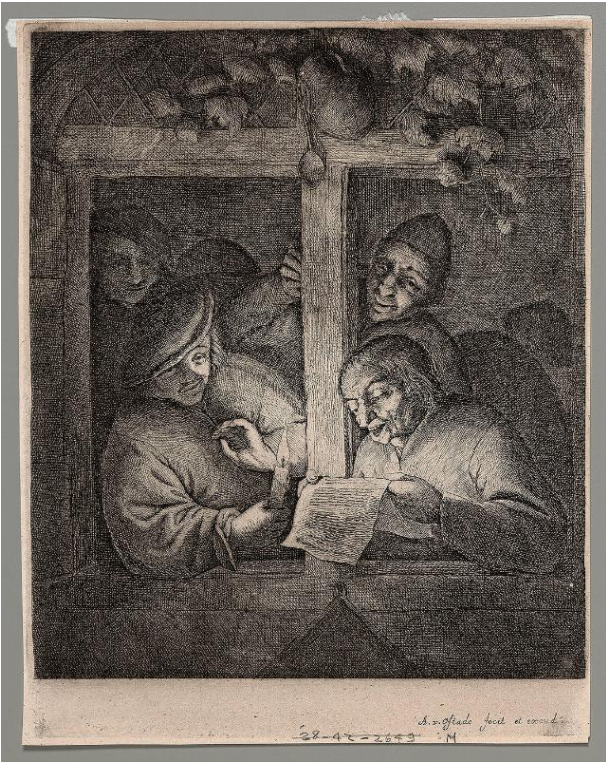

Basic Detail Report

RC.89.86

Primary Maker

Adriaen van Ostade

Title

Hayloft

Date

no date

Medium

etching

Dimensions

sheet: 9 1/2 × 7 3/8 in. (24.1 × 18.7 cm)