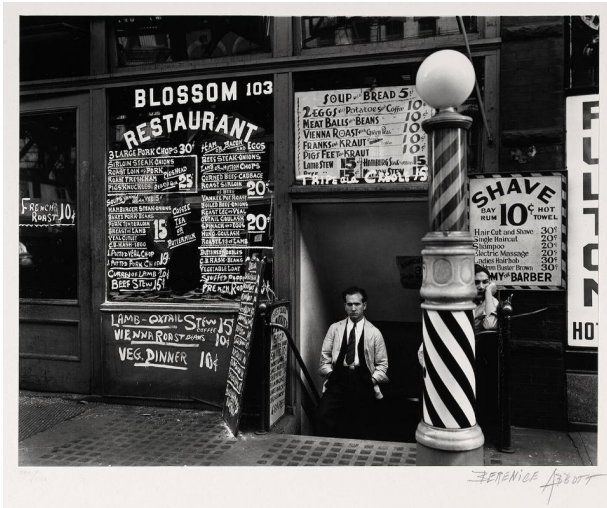

Basic Detail Report

M.2018.12.2

Primary Maker

Berenice Abbott

Title

Blossom Restaurant, 103 Bowery, Manhattan, October 24, 1935

Date

1935, printed 1970s

Medium

silver gelatin print

Dimensions

mat: 11 3/4 × 13 in. (29.8 × 33 cm) image: 7 3/8 × 9 1/2 in. (18.7 × 24.1 cm)