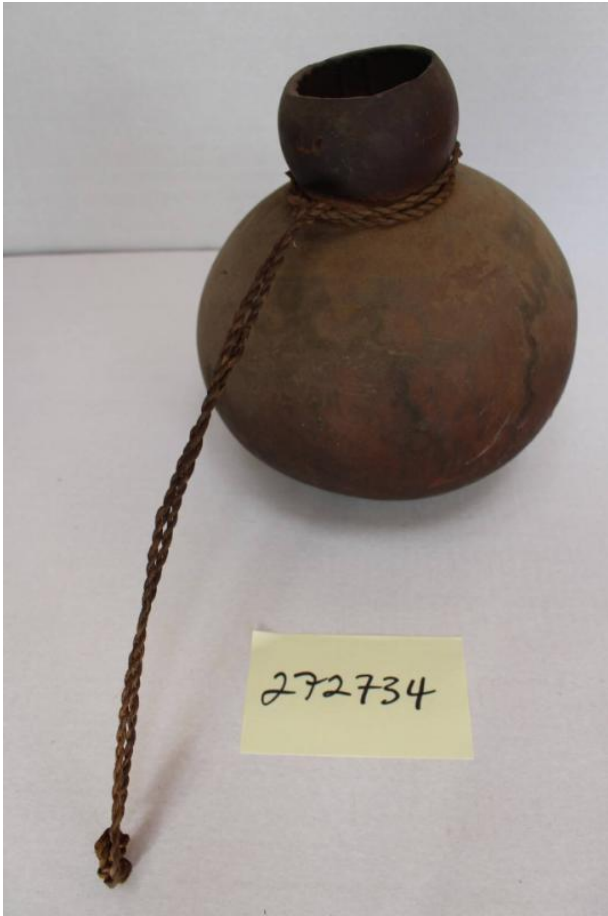

Basic Detail Report

RC.83.76

Primary Maker

Mossi Cultural Group

Title

Calabash pot with raffia handle

Date

mid 20th century

Medium

gourd with raffia

Dimensions

11 × 9 1/2 in. (27.9 × 24.1 cm)