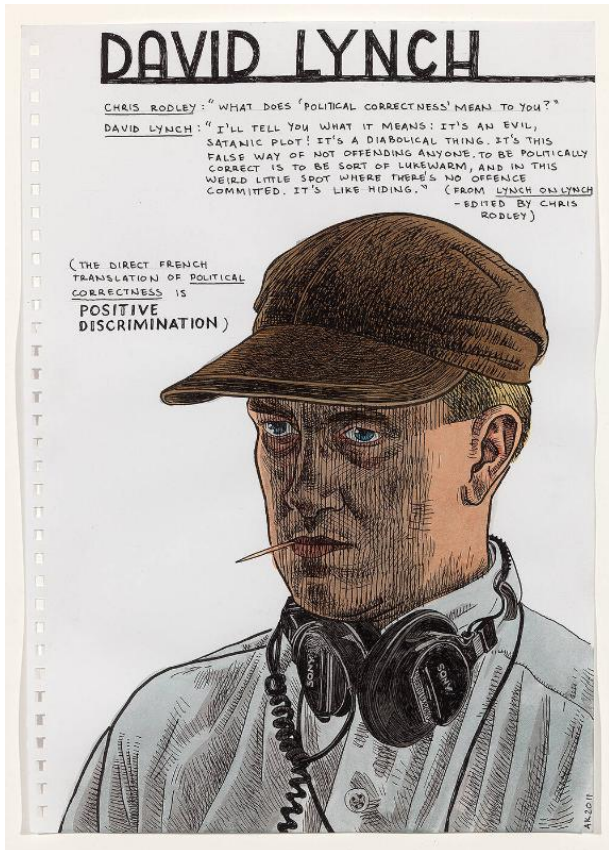

Basic Detail Report

SL.2015.4.1

Primary Maker

Anton Kannemeyer

Title

David Lynch

Date

2011

Medium

black ink and acrylic on paper

Dimensions

frame: 19 1/2 × 14 1/2 × 1 1/2 in. (49.5 × 36.8 × 3.8 cm)

image: 11 5/8 × 8 1/16 in. (29.5 × 20.5 cm)