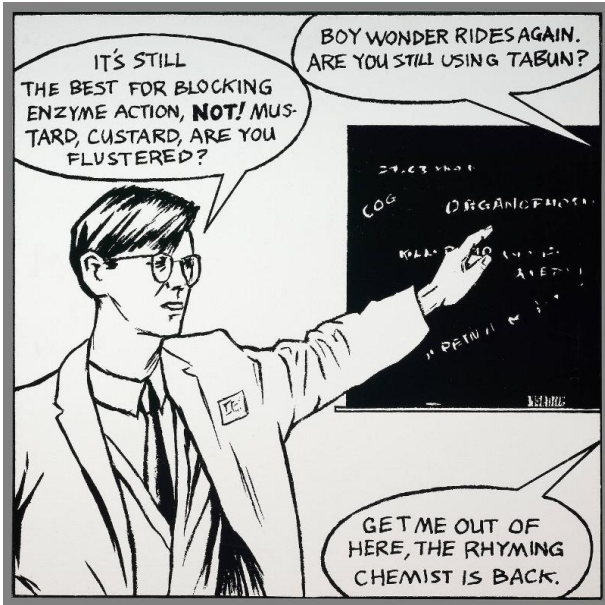

# Basic Detail Report

---

**M.2015.17.58**

**Primary Maker**

Jim Shaw

**Title**

Horror a Vacui #23

**Date**

1992

**Medium**

ink on canvas

**Dimensions**

36 × 36 × 7/8 in. (91.4 × 91.4 × 2.2 cm)