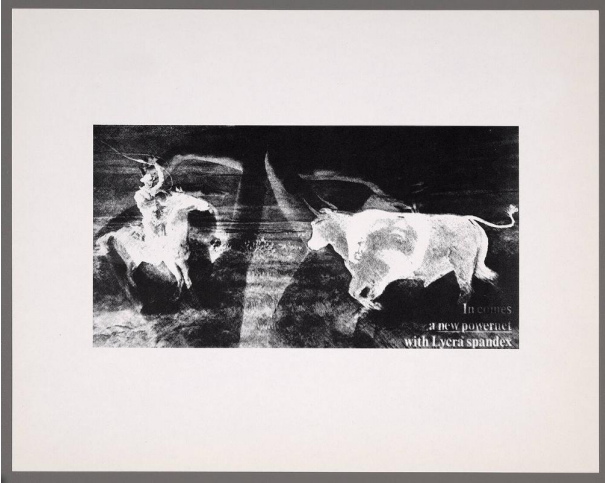

Basic Detail Report

M.2002.11.2.2.D

Primary Maker

Robert Heinecken

Title

#23 (from "Are You Rea")

Date

July 1968

Medium

photo-offset lithograph

Dimensions

Overall: 12 3/4 x 10 in. (32.4 x 25.4 cm)