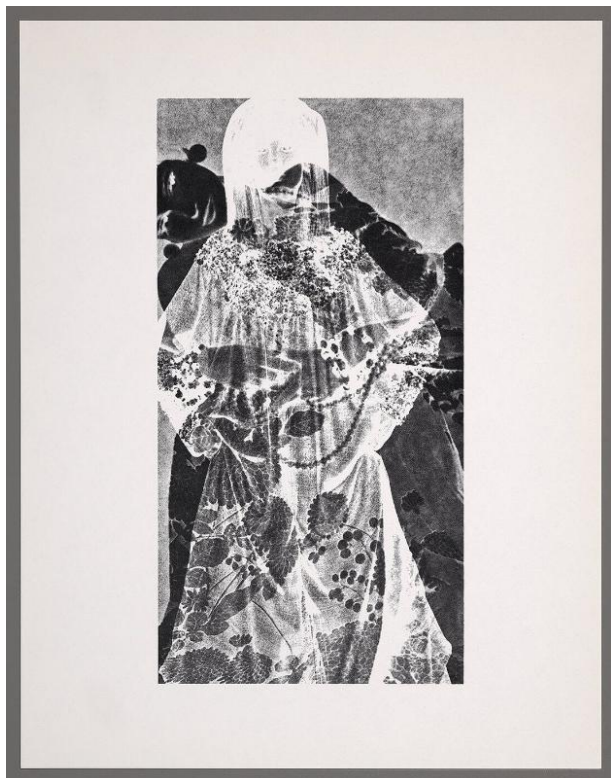

# Basic Detail Report

---

**M.2002.11.2.2.C**

**Primary Maker**

Robert Heinecken

**Title**

#4 (from "Are You Rea")

**Date**

July 1968

**Medium**

photo-offset lithograph

**Dimensions**

Overall: 12 3/4 x 10 in. (32.4 x 25.4 cm)