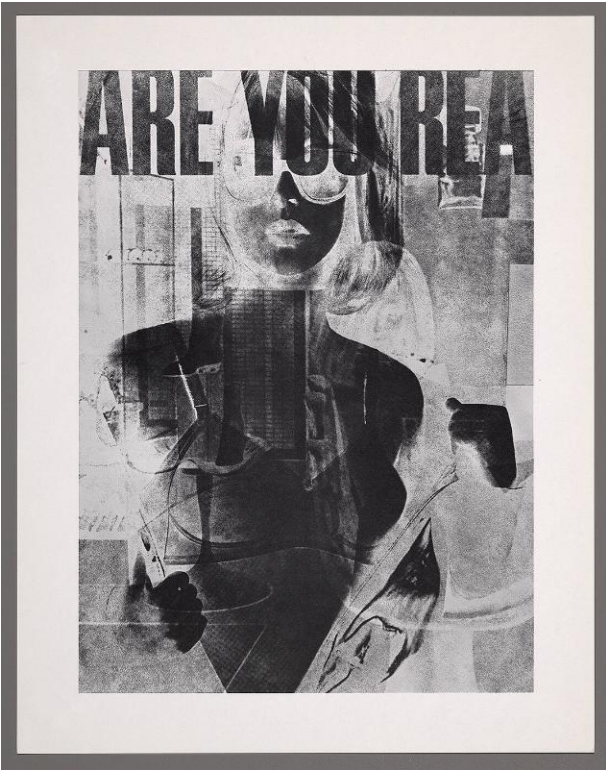

Basic Detail Report

M.2002.11.2.2.A

Primary Maker

Robert Heinecken

Title

#1 (from "Are You Real")

Date

July 1968

Medium

photo-offset lithograph

Dimensions

Overall: 12 3/4 x 10 in. (32.4 x 25.4 cm)