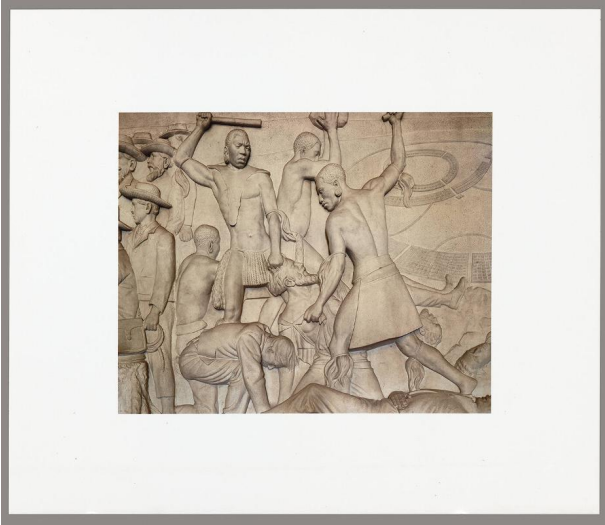

# Basic Detail Report

---

**A.39.85**

**Primary Maker**

Pieter Hugo

**Title**

At the Voortrekker Monument (from "Kin")

**Date**

2013

**Medium**

inkjet proof print on paper

**Dimensions**

8 x 10 in. (20.3 x 25.4 cm)