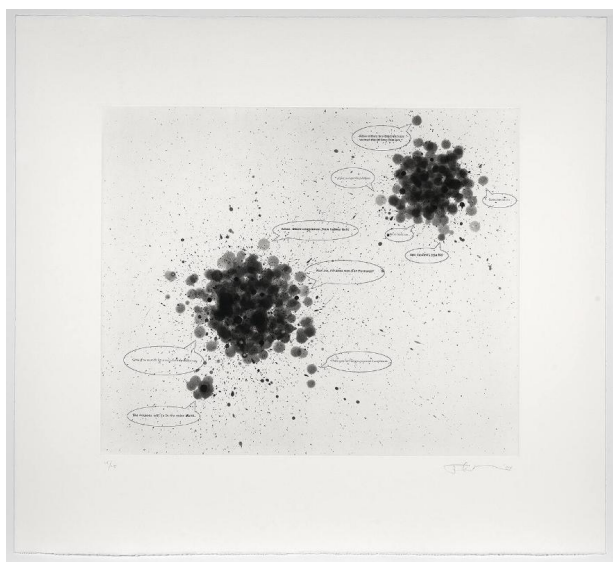

Basic Detail Report

SL.2013.8

Primary Maker

Fred Wilson

Title

Arise!

Date

2004

Medium

spit bite aquatint with direct gravure

Dimensions

sheet: 30 3/4 x 33 3/4 in. (78.1 x 85.7 cm) frame: 32 1/4 x 36 1/4 x 1 in. (81.9 x 92.1 x 2.5 cm)