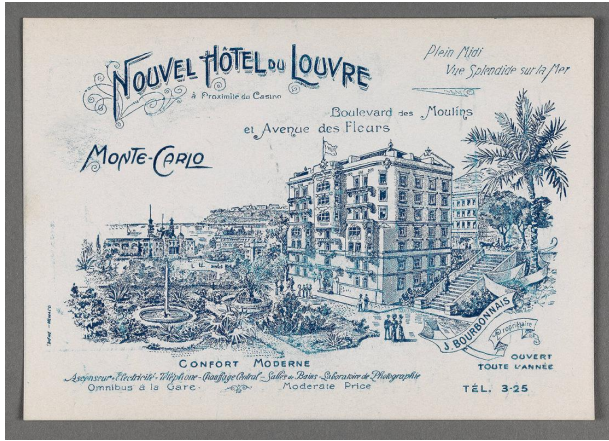

Basic Detail Report

A.1.153.C

Primary Maker

unknown

Title

Postcard of the Nouvel Hôtel du Louvre à proximité du casino Monte-Carlo

Date

19th-20th century