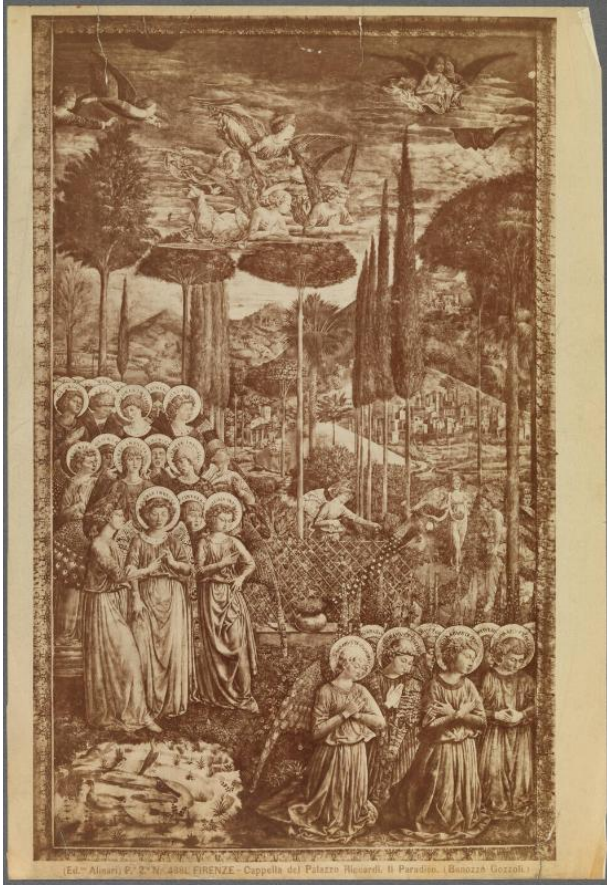

Basic Detail Report

A.1.365

Primary Maker

unknown

Title

Firenze-Capella del Palazzo Riccardi Il Paradiso (Benozzo Gozzoli)

Date

19th-20th century

Medium

photograph

Dimensions

10 x 7 in. (25.4 x 17.8 cm)