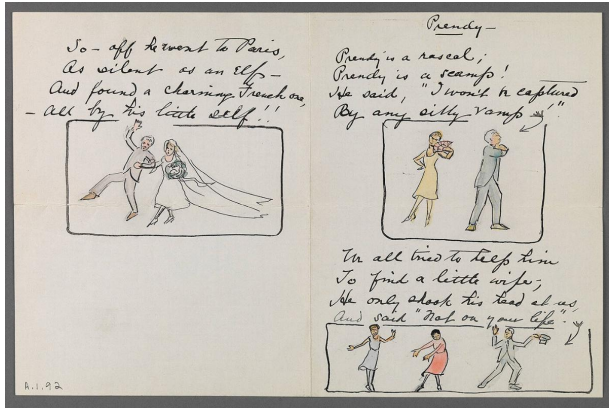

Basic Detail Report

A.1.92

Primary Maker

Charles Hovey Pepper

Title

Prendy

Date

ca. 1927

Medium

illustrated poem on paper

Dimensions

sheet: 7 x 10 3/4 in. (17.8 x 27.3 cm)