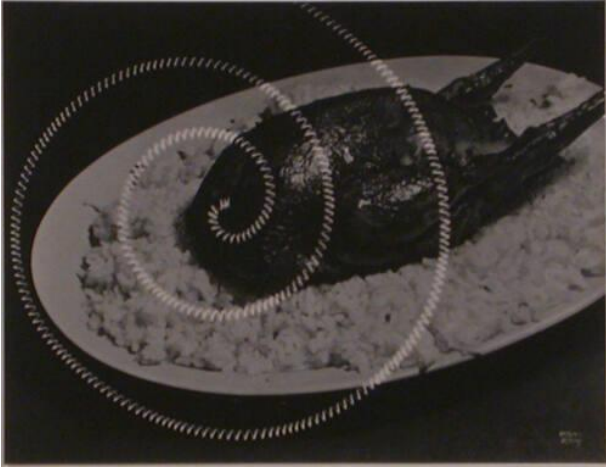

Basic Detail Report

photogravure

Dimensions

sheet: 10 13/16 x 14 3/4 in. (27.5 x 37.5 cm) image: 7 13/16 x 10 1/4 in. (19.8 x 26 cm) frame: 14 3/4 x 18 7/8 x 1 7/8 in. (37.5 x 47.9 x 4.8 cm)

92.18.H

Primary Maker

MAN RAY

Title

Cuisine (from "Électricité: Dix Rayogrammes")

Date

1931

Medium