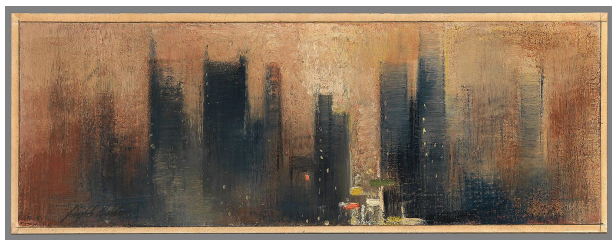

Basic Detail Report

82.22.8

Primary Maker

Joseph Barker

Title

New York Skyline

Date

1950-60's ?

Medium

oil on board

Dimensions

frame: 12 1/4 x 28 3/16 in. (31.1 x 71.6 cm) image: 7 7/8 x 23 7/8 in. (20 x 60.6 cm)