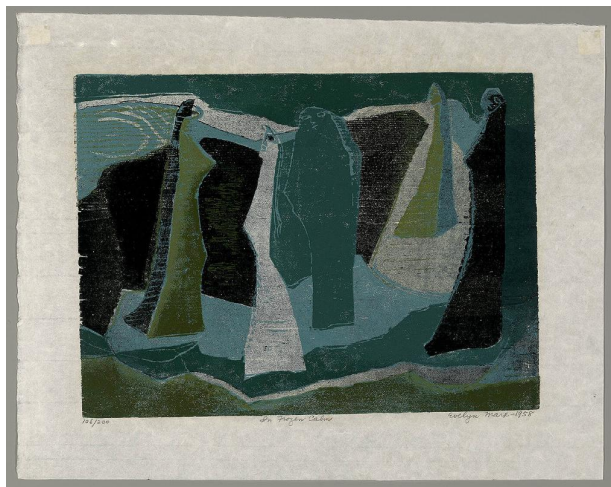

# Basic Detail Report

---

**RC.27.6**

**Primary Maker**

Evelyn Marx

**Title**

In Frozen Calm

**Date**

1958

**Medium**

color woodcut on paper

**Dimensions**

sheet: 15 5/8 x 19 3/8 in. (39.7 x 49.2 cm)