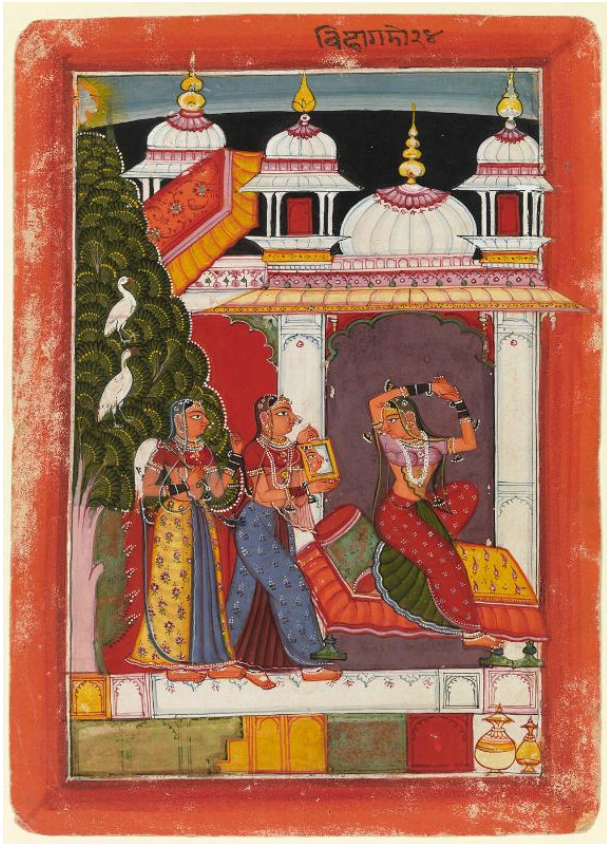

Basic Detail Report

73.1

Primary Maker

Rajput

Title

Behag Ragini, Page from a Dispersed Ragamala set

Date

ca. 1680

Medium

opaque watercolor on paper

Dimensions

sheet: 8 5/8 x 6 1/4 in. (21.9 x 15.8 cm)