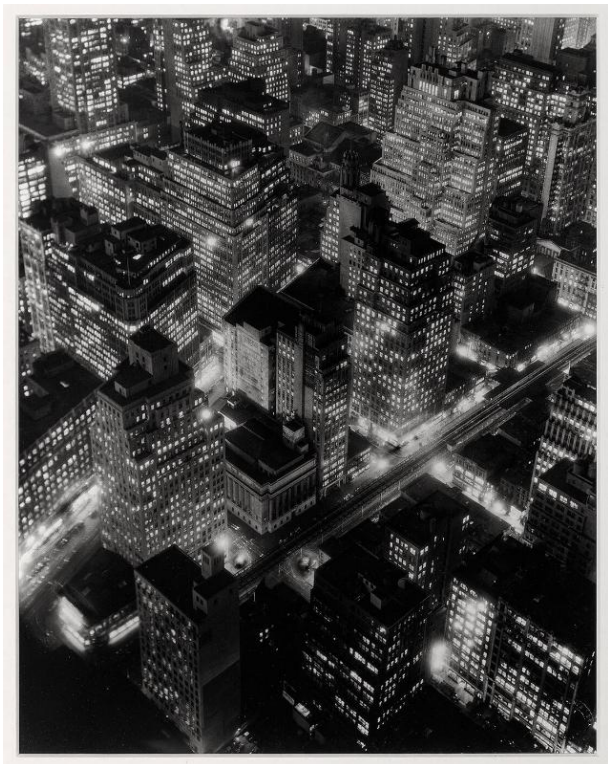

Basic Detail Report

M.2019.35.7

Primary Maker

Berenice Abbott

Title

Night View, New York

Date

1932

Medium

gelatin silver print mounted on board

Dimensions

frame: 17 1/2 x 14 1/4 in. (44.5 x 36.2 cm)