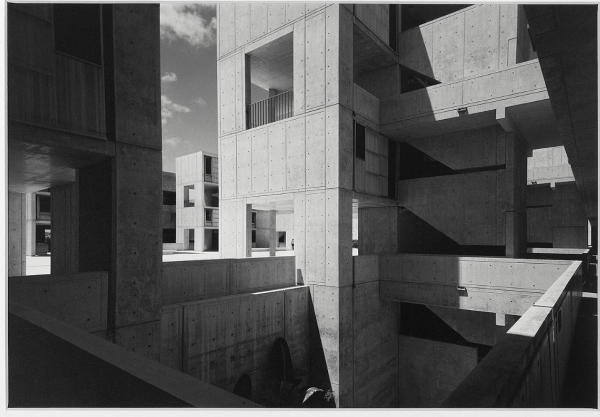

Basic Detail Report

M.2004.16.L

Primary Maker

Ezra Stoller

Title

Louis Kahn, Salk Institute (from "Modern Architecture: Photographs by Ezra Stoller, Palm Press, Inc.")

Date

negative 1977; published 2003

Medium

silver gelatin print