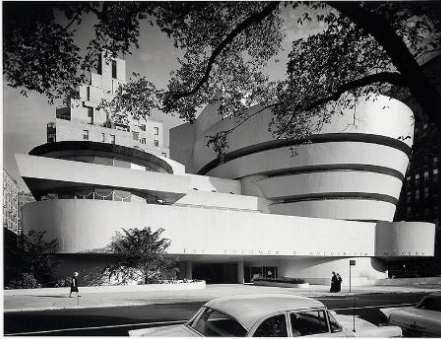

Basic Detail Report

M.2004.16.F

Primary Maker

Ezra Stoller

Title

Frank Lloyd Wright, Guggenheim with nuns (from "Modern Architecture: Photographs by Ezra Stoller, Palm Press, Inc.")

Date

negative 1959; published 2003

Medium

silver gelatin print