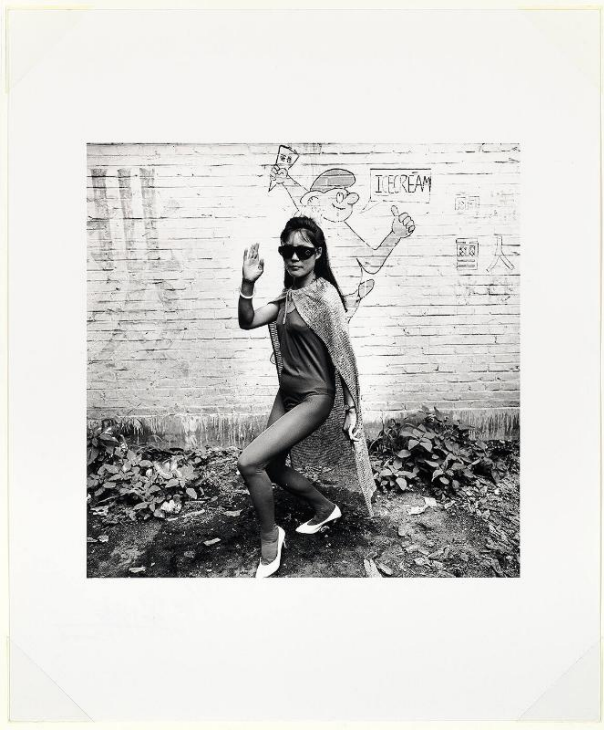

Basic Detail Report

M.2006.5.84

Primary Maker

Liu Zheng

Title

Folk Entertainer, Lingqui County, Shanxi Province, (from "The Chinese")

Date

negative 1995, printed 2006

Medium

gelatin silver print

Dimensions

Overall: 14 9/16 x 14 9/16 in. (37 x 37 cm)