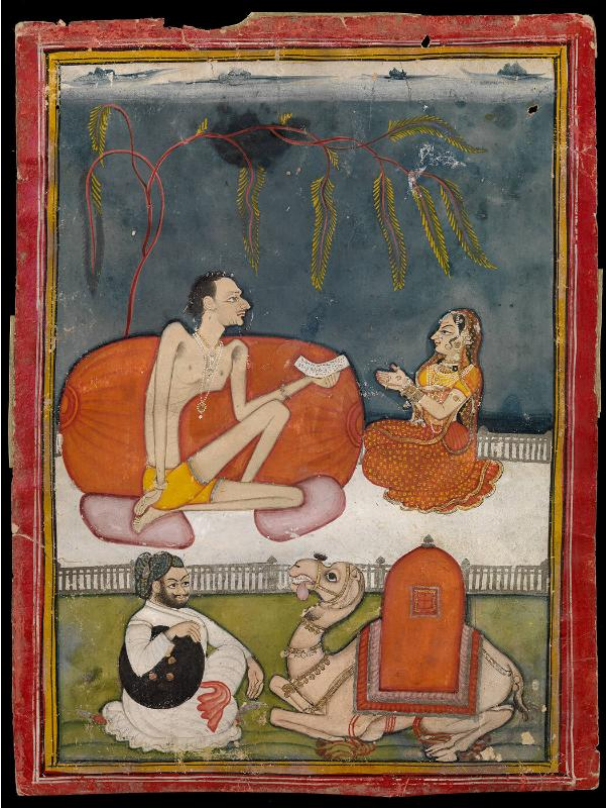

Basic Detail Report

M.2006.2.6

Primary Maker

Mewar or Bundhi

Title

Laila and Majnun with a camel and its driver

Date

Early 19th century

Medium

opaque watercolor on paper

Dimensions

frame: 14 x 10 3/4 in. (35.6 x 27.3 cm) sheet: 10 3/8 x 7 7/8 in. (26.4 x 20 cm)