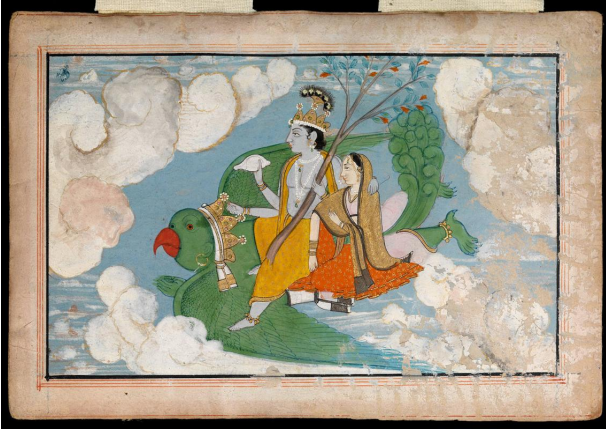

# Basic Detail Report

---

**M.2006.2.27**

**Primary Maker**

Pahari

**Title**

Vishnu and Lakshmi on Garuda

**Date**

mid to late 19th century

**Medium**

opaque watercolor on paper

**Dimensions**

frame: 10 1/2 x 10 3/4 in. (26.7 x 27.3 cm) sheet: 4 7/16 x 6 7/16 in. (11.3 x 16.4 cm)