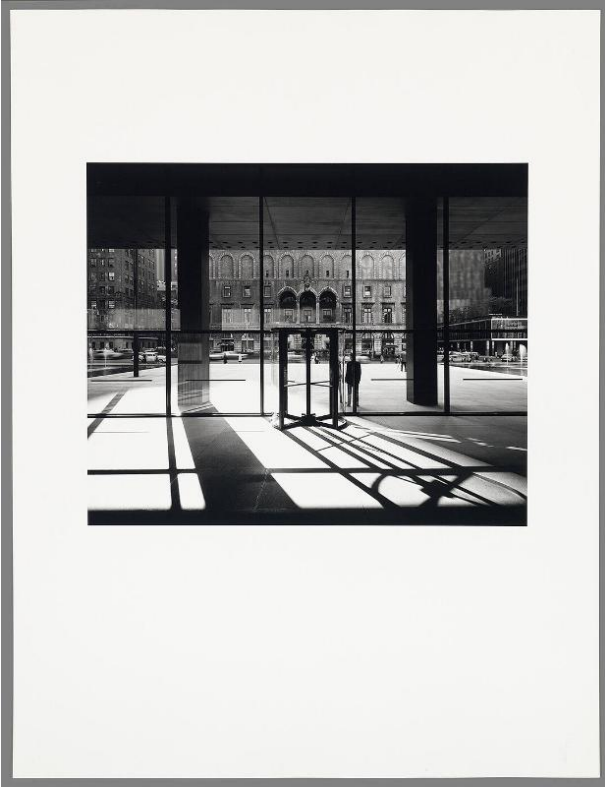

Basic Detail Report

M.2004.16.E

Primary Maker

Ezra Stoller

Title

Ludwig Mies van der Rohe, Seagram from lobby to plaza
(from "Modern Architecture: Photographs by Ezra Stoller,
Palm Press, Inc.")

Date

negative 1958; published 2003

Medium

silver gelatin print