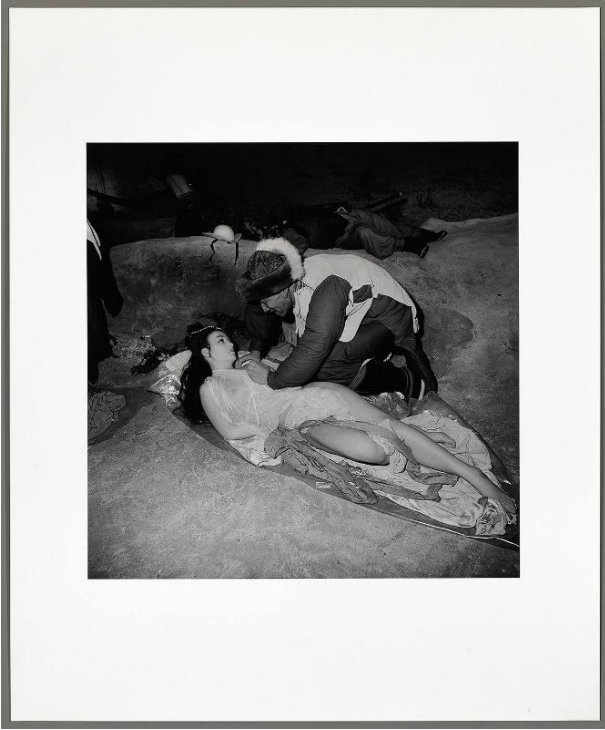

Basic Detail Report

M.2006.5.83

Primary Maker

Liu Zheng

Title

Waxwork: Enemy Soldier Capturing Emperor's Concubine, Changping, Beijing, (from "The Chinese")

Date

negative 2000, printed 2006

Medium

gelatin silver print

Dimensions

Overall: 14 9/16 x 14 9/16 in. (37 x 37 cm) sheet: 24 x 20 in. (61 x 50.8 cm)