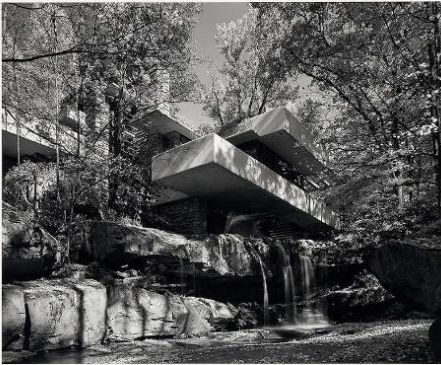

Basic Detail Report

M.2004.16.G

Primary Maker

Ezra Stoller

Title

Frank Lloyd Wright, Fallingwater (from "Modern Architecture: Photographs by Ezra Stoller, Palm Press, Inc.")

Date

negative 1963; published 2003