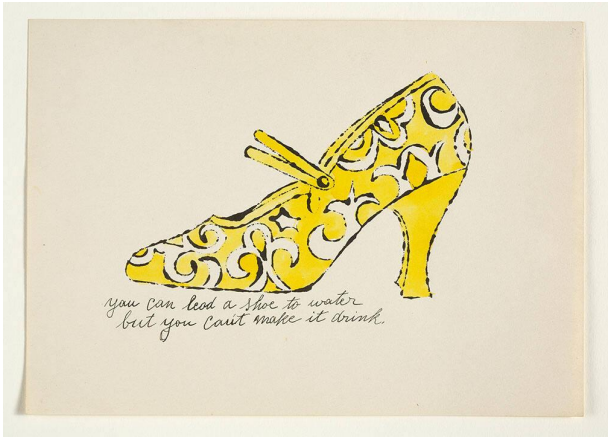

Basic Detail Report

1955

Medium

hand colored off-set lithograph on paper

Dimensions

frame: 10 x 14 x 1 in. (25.4 x 35.6 x 2.5 cm)

M.2005.17.31.O

Primary Maker

Andy Warhol

Title

You Can Lead a Shoe to Water But You Can't Make It Drink
(from "À la recherche du shoe perdu" with poems by
Ralph Pomeroy)

Date