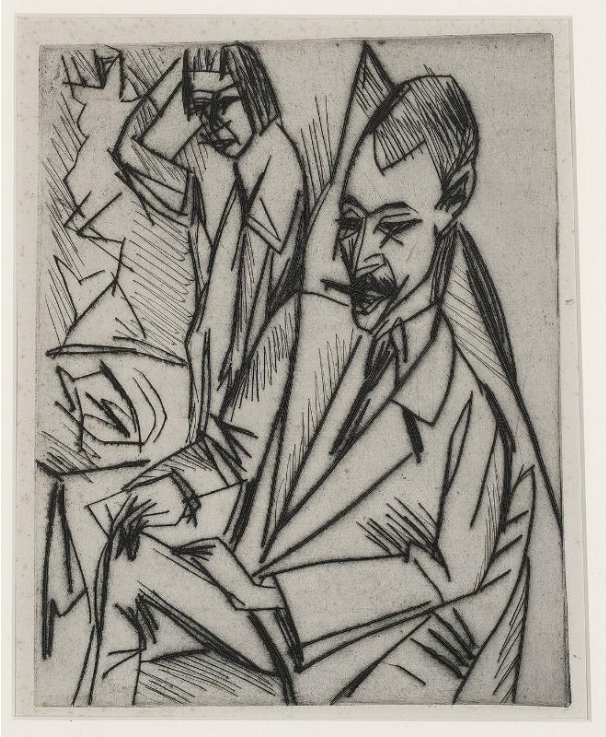

Basic Detail Report

63.9

Primary Maker

Ernst Ludwig Kirchner

Title

Gewecke und Erna

Date

1913

Medium

drypoint on paper

Dimensions

plate: 9 13/16 x 8 in. (25 x 20.3 cm) frame: 20 7/8 x 16 3/4 in. (53 x 42.5 cm)