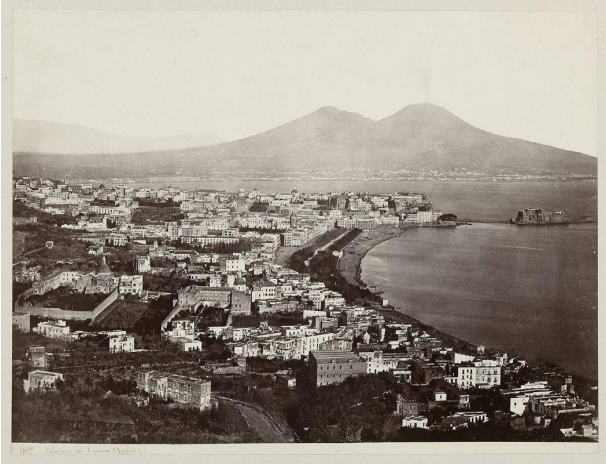

Basic Detail Report

78.51.32

Primary Maker

Giorgio Sommer

Title

Panorama del Vomero (Napoli)

Date

no date

Medium

albumen print

Dimensions

sheet: 13 1/2 x 17 15/16 in. (34.3 x 45.6 cm) image: 6 15/16 x 9 1/2 in. (17.7 x 24.1 cm)