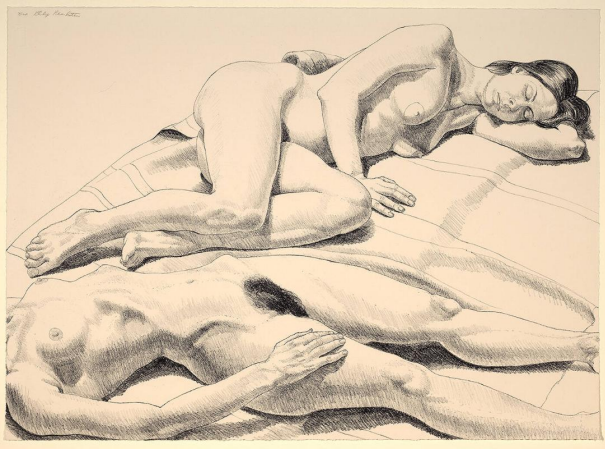

Basic Detail Report

lithograph on paper

Dimensions

Overall: 22 x 30 1/16 in. (55.9 x 76.4 cm)

77.53.3

Primary Maker

Philip Pearlstein

Title

Two Reclining Nudes

Date

1972

Medium