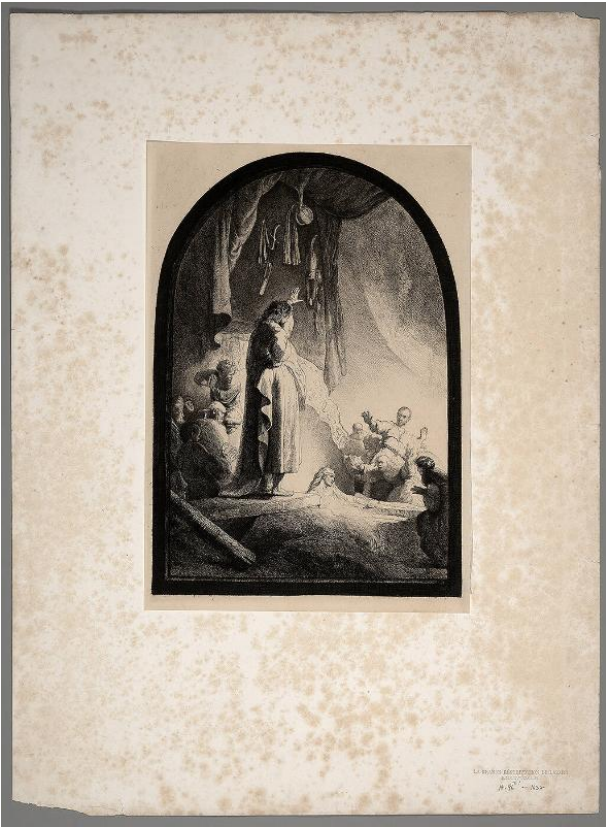

Basic Detail Report

RC.4.1

Primary Maker

Rembrandt van Rijn

Title

Raising of Lazarus

Date

no date

Medium

photogravure

Dimensions

sheet: 26 x 18 7/8 in. (66 x 48 cm) image: 14 5/16 x 10 in.
(36.3 x 25.4 cm)