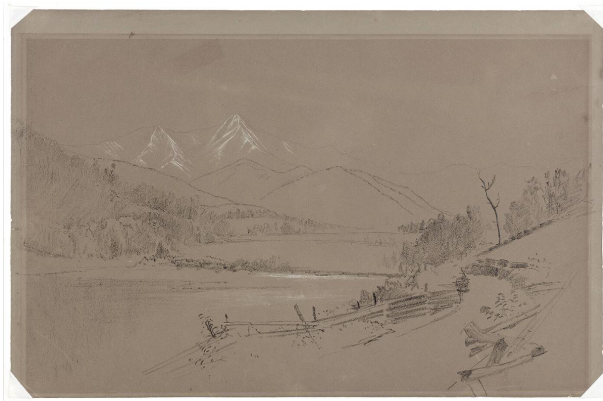

Basic Detail Report

DA.12

Primary Maker

Homer Dodge Martin

Title

Landscape with Mountains

Date

no date

Medium

charcoal with white heightening on paper

Dimensions

Overall: 12 3/4 x 19 11/16 in. (32.4 x 50 cm)