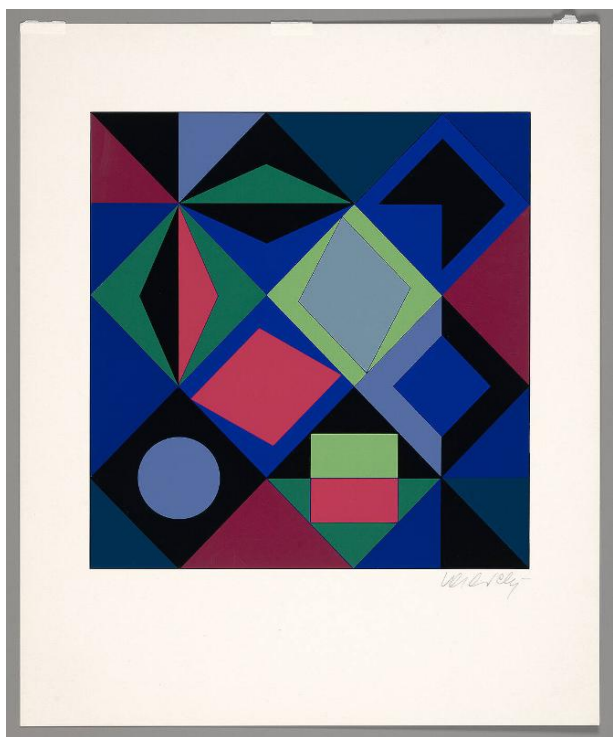

Basic Detail Report

81.31.69

Primary Maker

Victor Vasarely

Title

Sikra-MC

Date

1968

Medium

color serigraph on paper

Dimensions

sheet: 15 13/16 x 13 1/16 in. (40.1 x 33.1 cm) image: 10 1/4 x 9 13/16 in. (26 x 25 cm)