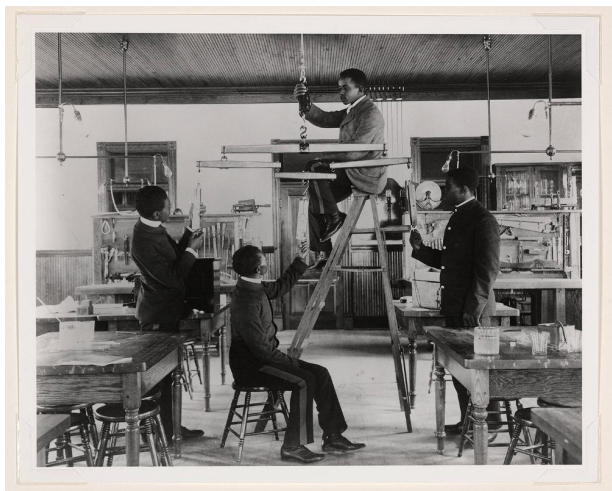

Basic Detail Report

modern RC print

Dimensions

frame: 14 7/8 x 18 7/8 x 1 7/8 in. (37.8 x 47.9 x 4.8 cm)

A.7.2

Primary Maker

Frances Benjamin Johnston

Title