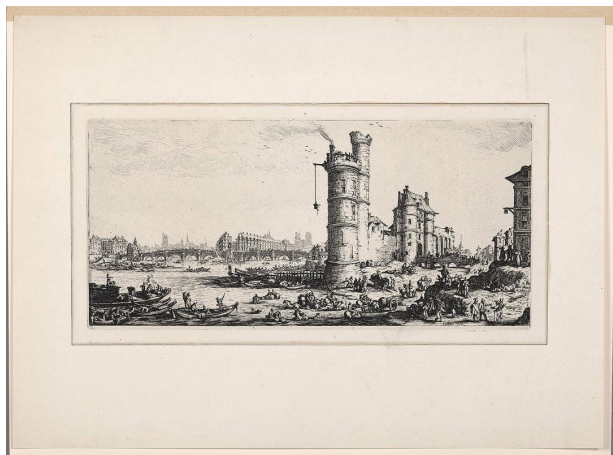

Basic Detail Report

photo reproduction

Dimensions

sheet: 13 3/8 x 18 1/4 in. (34 x 46.3 cm) image: 6 11/16 x 13 9/16 in. (17 x 34.4 cm)

37.2.59

Primary Maker

After Jacques Callot

Title

View of the Pont Neuf

Date

no date

Medium