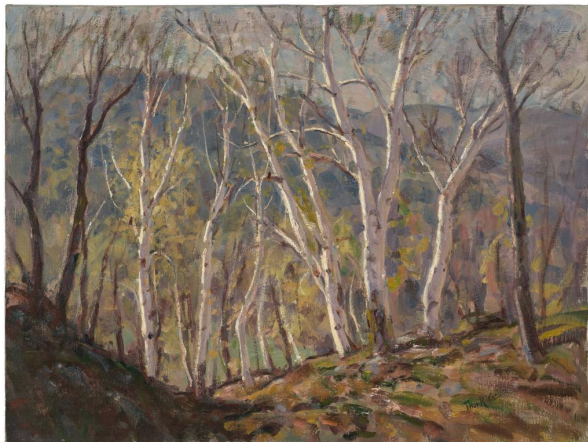

Basic Detail Report

oil on canvas

Dimensions

Overall: 24 x 32 1/16 in. (61 x 81.5 cm)

87.11.3

Primary Maker

Thomas R. Curtin

Title