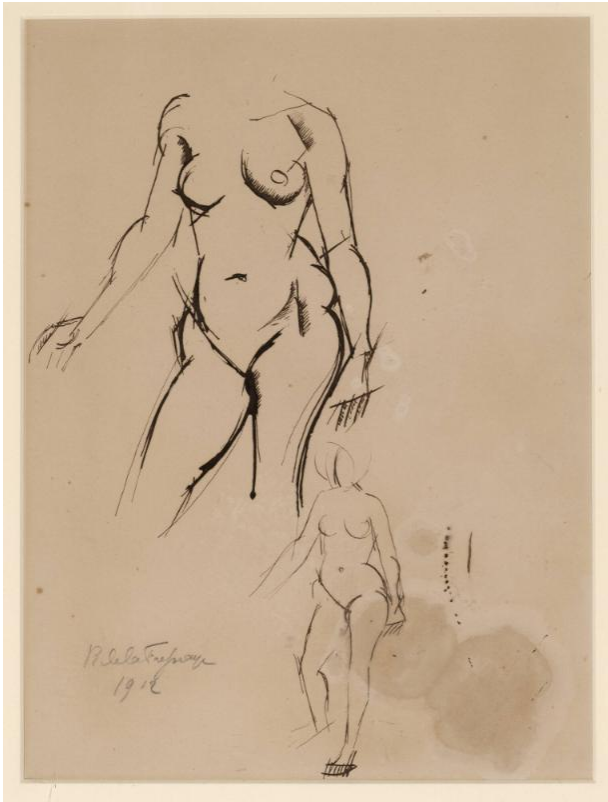

Basic Detail Report

94.18

Primary Maker

Roger de la Fresnaye

Title

Study of Nudes

Date

1912

Medium

ink on paper

Dimensions

frame: 20 1/2 x 16 3/4 x 13/16 in. (52 x 42.5 x 2 cm)