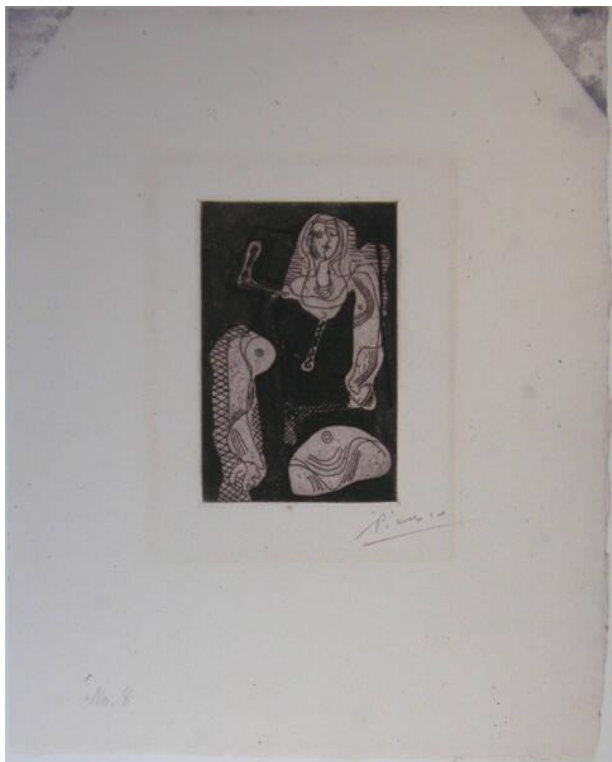

Basic Detail Report

49.14

Primary Maker

Pablo Picasso

Title

Femme

Date

1922-1923

Medium

etching, aquatint and drypoint on paper

Dimensions

sheet: 11 5/16 x 9 in. (28.8 x 22.9 cm) plate: 4 7/16 x 3 1/16 in. (11.2 x 7.7 cm)