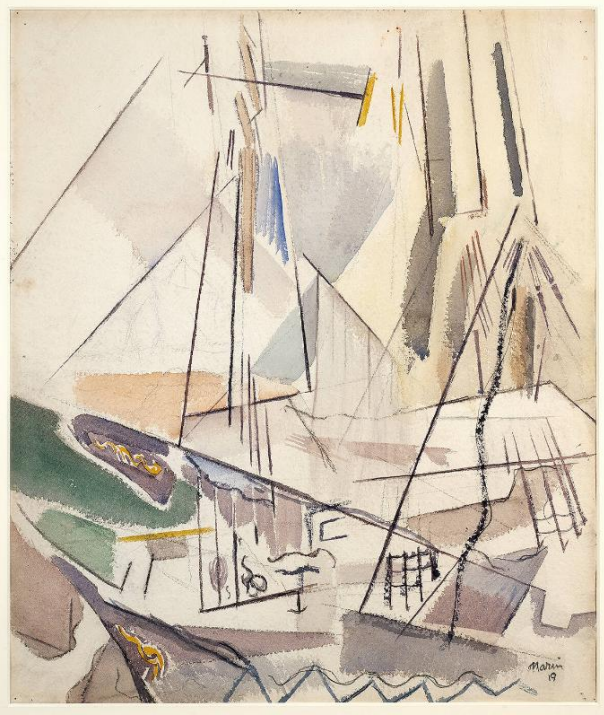

Basic Detail Report

77.9.10

Primary Maker

John Marin

Title

Stonington, Maine

Date

1919

Medium

watercolor on paper

Dimensions

image: 19 1/8 x 16 in. (48.5 x 40.7 cm) frame: 29 x 23 1/16 in. (73.6 x 58.5 cm) Overall: 19 1/2 x 16 1/4 in. (49.5 x 41.3 cm)