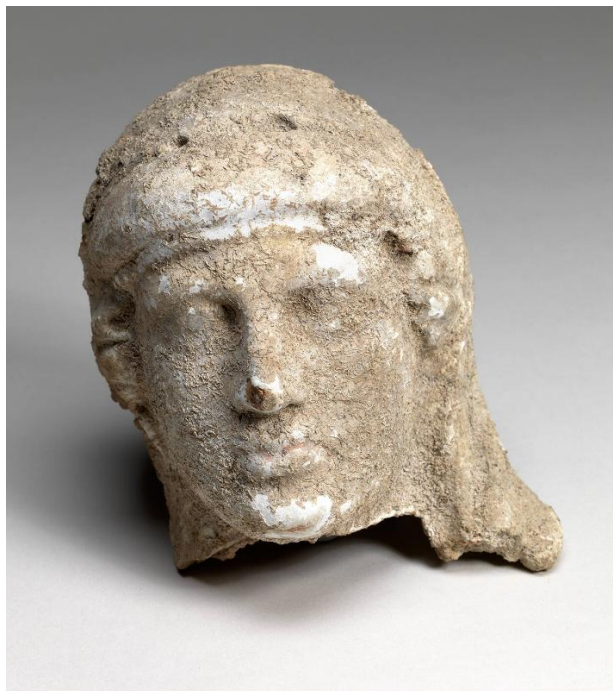

Basic Detail Report

77.63.41

Primary Maker

Greek

Title

head; fragment of terracotta figurine

Date

550 - 400 BC

Medium

terracotta

Dimensions

Overall: 6 3/16 x 5 1/16 x 3 9/16 in. (15.7 x 12.9 x 9 cm)