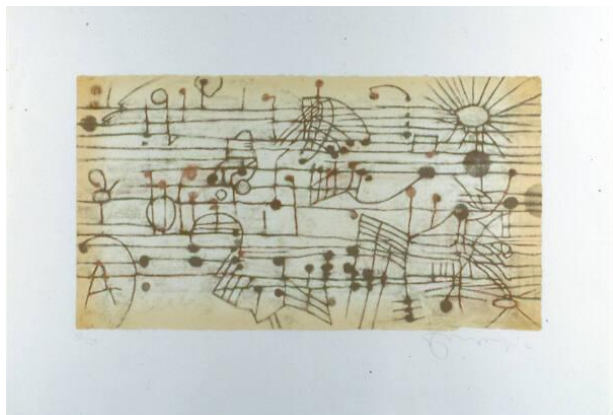

Basic Detail Report

81.11.1

Primary Maker

Tom Phillips

Title

Last Notes From Enderich

Date

no date

Medium

color screenprint on paper

Dimensions

sheet: 29 5/16 x 41 in. (74.5 x 104.1 cm) image: 16 15/16 x 31 5/16 in. (43.1 x 79.6 cm)