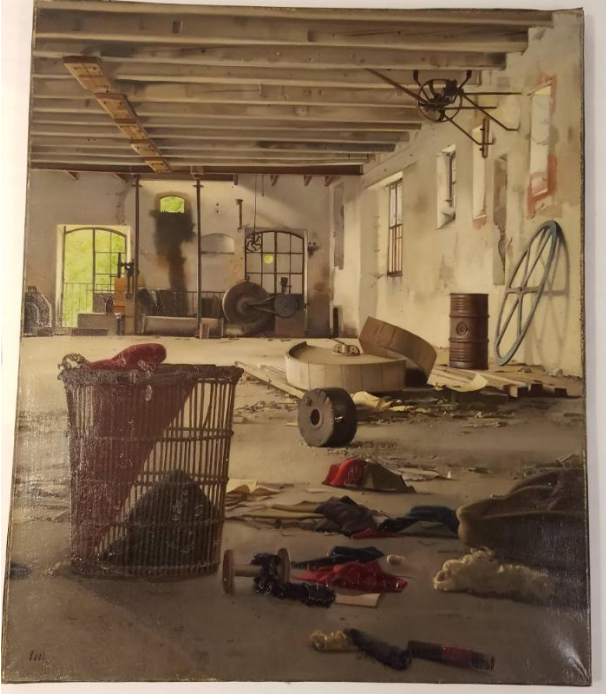

Basic Detail Report

73.34

Primary Maker

Claude Yvel

Title

Abandoned Factory

Date

1968

Medium

oil on canvas

Dimensions

Overall: 21 5/8 x 18 1/8 in. (55 x 46 cm)