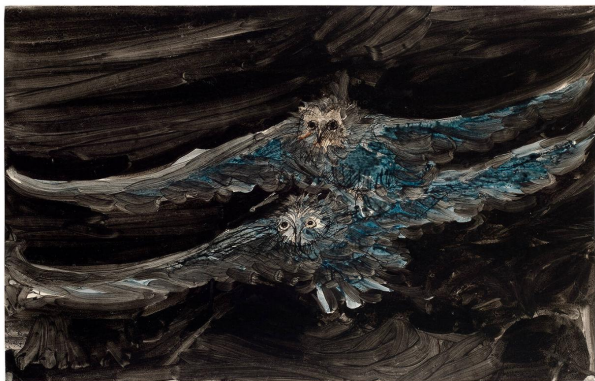

Basic Detail Report

77.9.77

Primary Maker

Robert Andrew Parker

Title

Two Owls at Night

Date

1958

Medium

gouache, pen and ink on paper

Dimensions

frame: 24 11/16 x 34 3/4 in. (62.7 x 88.2 cm) image: 17 7/8 x 27 15/16 in. (45.4 x 71 cm)