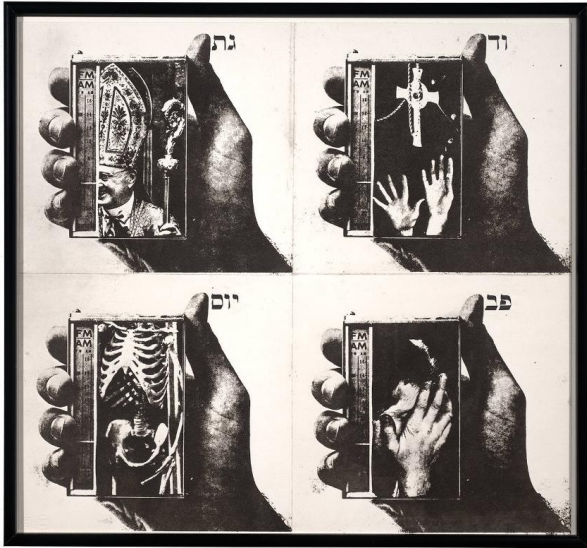

# Basic Detail Report

---

Overall: 12 1/4 x 13 1/4 in. (31.1 x 33.6 cm)

**81.46.12.M**

**Primary Maker**

Wallace Berman

**Title**

Untitled (from "Radio/ Aether")

**Date**

1974

**Medium**

offset lithograph

**Dimensions**