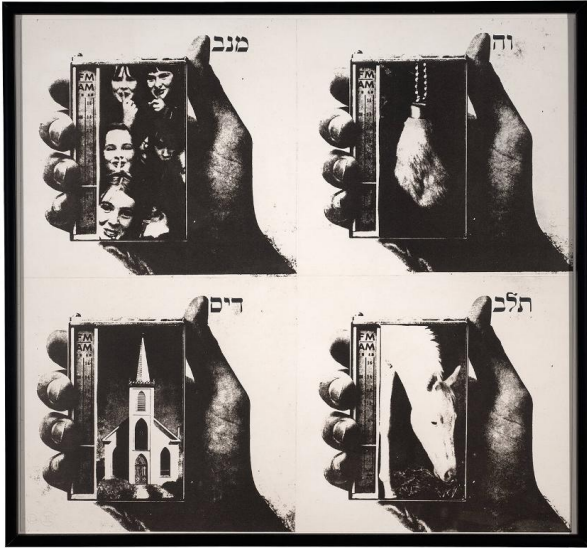

# Basic Detail Report

---

Overall: 12 1/4 x 13 1/4 in. (31.1 x 33.6 cm)

**81.46.12.1**

**Primary Maker**

Wallace Berman

**Title**

Untitled (from "Radio/ Aether")

**Date**

1974

**Medium**

offset lithograph

**Dimensions**