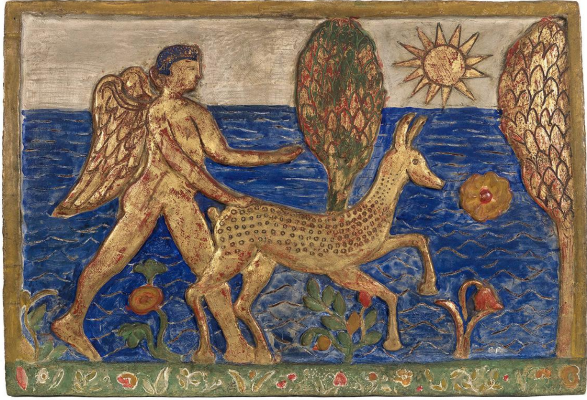

Basic Detail Report

91.28.15

Primary Maker

Charles Prendergast

Title

Rising Sun

Date

ca. 1912

Medium

tempera and gold leaf on incised, carved and gessoed panel

Dimensions

Overall: 12 x 17 3/4 x 1 1/4 in. (30.5 x 45.1 x 3.2 cm)