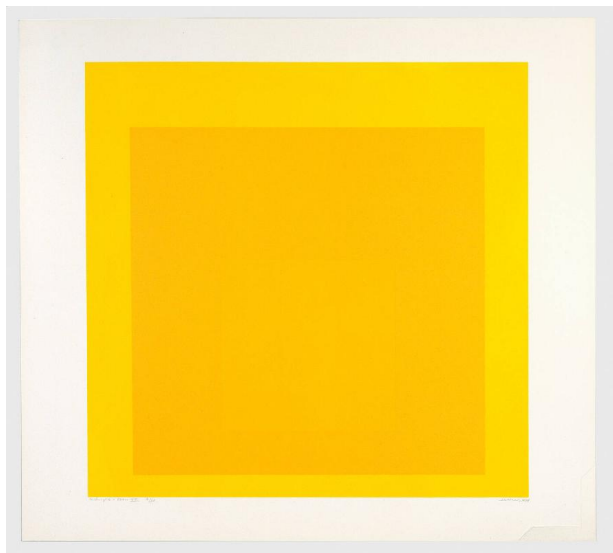

Basic Detail Report

77.52.8

Primary Maker

Josef Albers

Title

Midnight + Noon VIII (from the portfolio "Midnight and Noon")

Date

1964

Medium

color lithograph on paper

Dimensions

sheet: 19 x 20 11/16 in. (48.2 x 52.6 cm) image: 15 3/4 x 15 7/8 in. (40 x 40.3 cm)